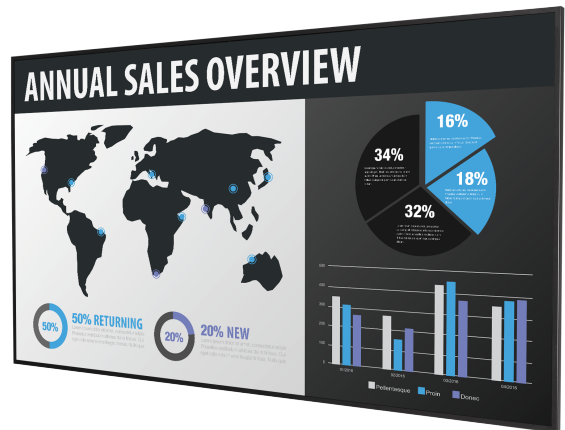

Planar QE7550

4K LCD Display

The Planar® QE7550 is an Ultra HD resolution (3840 x 2160) LCD display that provides an impressive end-to-end solution for designing, distributing and playing back ultra-high resolution content on a single display or multiple displays within a network, dramatically reducing installation cost and complexity. Available with an embedded media player and cutting-edge 4K @ 60Hz support through DisplayPort 1.2 and HDMI 2.0, the Planar QE7550 is ideal for applications ranging from dynamic digital signage to collaborative meeting spaces.

SPECIFICATION	DETAIL
Product Name	Planar QE7550
Planar Part Number	997-8795-00
Display Resolution	Ultra HD (3840 x 2160)
Screen Size	75 in. (diagonal)
Aspect Ratio	16:9
Display Active Area	65.0" (1650mm) x 36.5" (928mm)
Cabinet Dimensions (W x H x D)	66.1" x 37.8" x 3.2" (1680mm x 959mm x 82mm)
Bezel Width	0.60" (15.3mm) left/right; 0.61" (15.4mm) top/bottom
Brightness (typ)	500 nits
Response Time (typ)	6 ms
Frame Rate	120Hz
Contrast Ratio (typ)	1200:1
Contrast Ratio - Dynamic	20,000:1
Viewing Angle (typ)	178°
Color Gamut	72% NTSC
Display Color	>1 billion colors. Full 10 bit data path
Modes	3840x2160 @ 24/25/30/60Hz; 1920x1080 @ 24/25/30/50/60Hz; 480p, 576p, 720p @ 50/60 Hz; 1080p @ 24/25/30/50/60Hz; 1080i @ 50/60 Hz
Pixel Pitch	0.429 mm
Weight	115 lbs (52 kg)
Weight (Shipping)	TBD