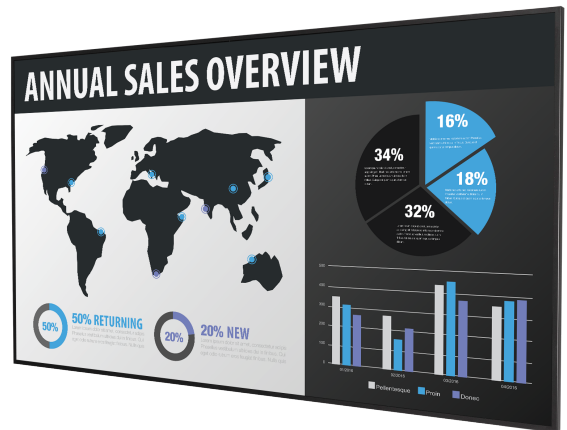

## 4K LCD Display

The Planar® QE7550 is an Ultra HD resolution (3840 x 2160) LCD display that provides an impressive end-to-end solution for designing, distributing and playing back ultra-high resolution content on a single display or multiple displays within a network, dramatically reducing installation cost and complexity. Available with an embedded media player and cutting-edge 4K @ 60Hz support through DisplayPort 1.2 and HDMI 2.0, the Planar QE7550 is ideal for applications ranging from dynamic digital signage to collaborative meeting spaces.

SPECIFICATION	DETAIL
Product Name	Planar QE7550
Planar Part Number	997-8795-00
Display Resolution	Ultra HD (3840 x 2160)
Screen Size	75 in. (diagonal)
Aspect Ratio	16:9
Display Active Area	65.0" (1650mm) x 36.5" (928mm)
Cabinet Dimensions (W x H x D)	66.1" x 37.8" x 3.2" (1680mm x 959mm x 82mm)
Bezel Width	0.60" (15.3mm) left/right; 0.61" (15.4mm) top/bottom
Brightness (typ)	500 nits
Response Time (typ)	6 ms
Frame Rate	120Hz
Contrast Ratio (typ)	1200:1
Contrast Ratio - Dynamic	20,000:1
Viewing Angle (typ)	178°
Color Gamut	72% NTSC
Display Color	>1 billion colors. Full 10 bit data path
Modes	3840x2160 @ 24/25/30/60Hz; 1920x1080 @ 24/25/30/50/60Hz; 480p, 576p, 720p @ 50/60 Hz; 1080p @ 24/25/30/50/60Hz; 1080i @ 50/60 Hz
Pixel Pitch	0.429 mm
Weight	115 lbs (52 kg)
Weight (Shipping)	TBD