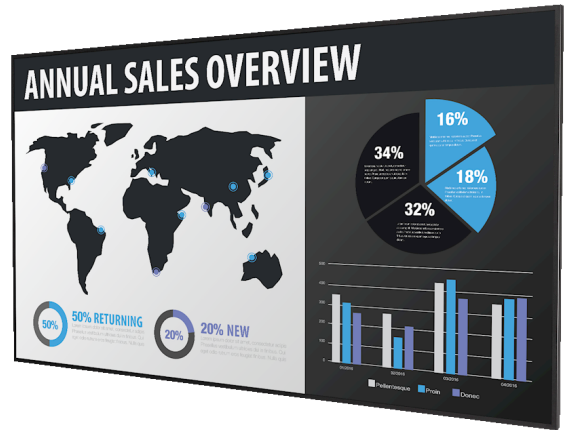

Planar QE7550

4K LCD Display

The Planar® QE7550 is an Ultra HD resolution (3840 x 2160) LCD display that provides an impressive end-to-end solution for designing, distributing and playing back ultra-high resolution content on a single display or multiple displays within a network, dramatically reducing installation cost and complexity. Available with an embedded media player and cutting-edge 4K @ 60Hz support through DisplayPort 1.2 and HDMI 2.0, the Planar QE7550 is ideal for applications ranging from dynamic digital signage to collaborative meeting spaces.

SPECIFICATION	DETAIL
Product Name	Planar QE7550
Planar Part Number	997-8795-00
Display Resolution	Ultra HD (3840 x 2160)
Screen Size	75 in. (diagonal)
Aspect Ratio	16:9
Display Active Area	65.0" (1650mm) x 36.5" (928mm)
Cabinet Dimensions (W x H x D)	66.1" x 37.8" x 3.2" (1680mm x 959mm x 82mm)
Bezel Width	0.60" (15.3mm) left/right; 0.61" (15.4mm) top/bottom
Brightness (typ)	500 nits
Response Time (typ)	6 ms
Frame Rate	120Hz
Contrast Ratio (typ)	1200:1
Contrast Ratio - Dynamic	20,000:1
Viewing Angle (typ)	178°
Color Gamut	72% NTSC
Display Color	>1 billion colors. Full 10 bit data path
Modes	3840x2160 @ 24/25/30/60Hz; 1920x1080 @ 24/25/30/50/60Hz; 480p, 576p, 720p @ 50/60 Hz; 1080p @ 24/25/30/50/60Hz; 1080i @ 50/60 Hz
Pixel Pitch	0.429 mm
Weight	115 lbs (52 kg)
Backlight	LED