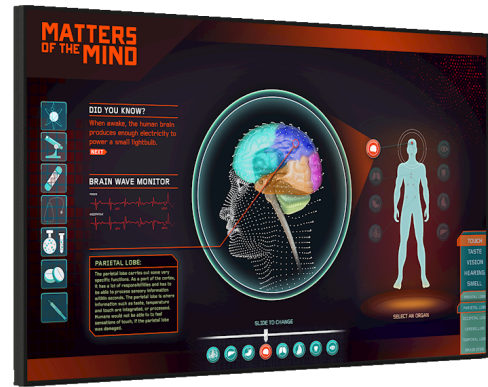

Planar UltraRes UR9851 Touch

Interactive 4K LCD Display

The Planar® UltraRes™ UR9851 Touch is a 98" Ultra HD display that combines multi-touch experience with stunning 4K image clarity. With 32 simultaneous touch points, the Planar UltraRes UR9851 Touch is a fully integrated solution, delivering an elegant design and more accurate multi-touch experience. The Planar UltraRes UR9851 Touch delivers a versatile interactive solution available in landscape orientation. Planar UltraRes UR9851 Touch features Planar® ERO™ (Extended Ruggedness and Optics™) optically-bonded, low-friction protective glass for increased ruggedness and optical performance.

SPECIFICATION	DETAIL
Product Name	UR9851-ERO-T
Display Resolution	Ultra HD (3840 x 2160)
Screen Size	98 in. (diagonal)
Aspect Ratio	16:9
Display Active Area	85.0" (2159mm) x 47.8" (1214mm)
Cabinet Dimensions (W x H x D)	87.6" x 50.4" x 4.1" (2225mm x 1280mm x 104mm)
Dimensions, including wall mount	87.6" x 50.4" x 4.1" (2225mm x 1280mm x 104mm)
Bezel Width	1.3" (33mm)
Protective Glass	ERO optically-bonded glass technology, 3mm AR
Brightness (typ)	500 nits
Response Time (typ)	8 ms
Frame Rate	120Hz
Contrast Ratio (typ)	1300:1
Viewing Angle (typ)	178°
Color Gamut	72% NTSC
Display Color	>1 billion colors. Full 10 bit data path
Modes	1x 3840x2160 @ 24/25/30/60Hz, 4x 1920x1080 @ 24/25/30/50/60Hz; 2x 1920x2160 @ 60Hz; 480p, 576p, 720p @ 50/60 Hz; 1080p @ 24/25/30/50/60Hz; 1080i @ 50/60 Hz
Pixel Pitch	0.562mm