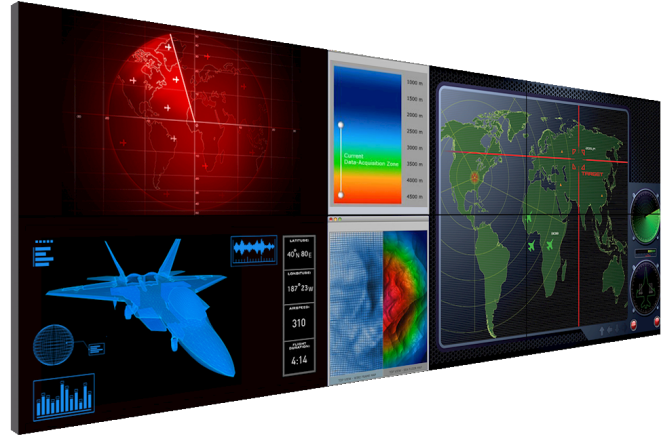

Clarity Matrix G2 MX46HDX

LCD Video Wall System

The Clarity® Matrix® MX46HDX is an extreme narrow bezel 46" LCD video wall display that provides outstanding tiled visual performance, supports extended operation, and requires minimal installation space. Designed for 24x7 operation, Clarity Matrix MX46HDX features 800 nits brightness, LED backlight technology, and Full HD resolution making it the ideal video wall for high-impact, mission-critical applications. Clarity Matrix MX46HDX sets a new benchmark with a tiled bezel width of a mere 1.7mm, creating a near seamless digital canvas.

SPECIFICATION	DETAIL
Planar Part Number	997-8995-00
Technology	Commercial-grade direct view LCD
Diagonal	46 inches
Aspect Ratio	16:9
Native Resolution Panels	1920 x 1080
Tiled Bezel Width	0.06" (1.7 mm)
Brightness (typ)	800 cd/m ² or nits
Response Time (typ)	8 ms
Contrast ratio (full field)	4000:1
Full viewing angle	178°
Backlight life (1/2 brightness)	50,000 Hrs
Mounted Depth	3.6" wall to front of screen
Acoustic Noise	Fanless operation
Heat load	480 BTU per hour at 800 nit
Operating temperature range	5 - 40 Degrees C
Operating humidity range	20-90% RH non-condensing
Backlight control	Individual and wall control
Backlight sensing and reporting	At display level

Display module position sensing	Auto-sensing integrated
Power Consumption (typ)	141 watts
Power supply voltage	100-230V AC ± 10%, 50 to 60 Hz
Power Status	Diagnostics LEDs, health monitoring and alerts
Safety regulations	Complies with EN60950, FCC Class A, CISPR22/85, CE, EU RoHS
Data Inputs	4 Single Link HDMI inputs, 1 DisplayPort input
Control	IR Remote, RS232, Ethernet (optional)
Per Panel Dimensions (Including Mount)	40.15" x 22.64" x 3.58" (1020 mm x 575 mm x 91 mm)
Per Panel Weight (Including Mount)	57 lbs (26 kg)
Shipping weight	142 lbs (64.4 kg)
Touch Options	Clarity Matrix MultiTouch Kits