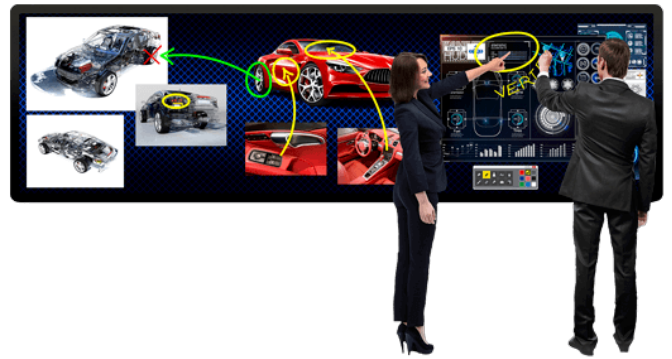

Leyard TWS MT32 6x4

Interactive LED Video Wall

The Leyard® TWS MT32 6x4 is a completely seamless interactive LED video wall with a 108" diagonal. Using Leyard® PLTS™ (Pliable LED Touch Surface™) technology and a sleek framing system, Leyard® LED MultiTouch provides a 32-point simultaneous interactive surface for a dynamic multi-user experience.

LED Surround	Black Solder Mask
Video Inputs	2x HDMI in, 2x HDMI out; HDCP Compliant
Frame Rate	50, 60Hz
Control Input Type	RS232 or Ethernet
Color Processing	10-bit
Service Access	Rear
LED Lifetime: Typical	100,000 hrs
Environment	Indoor
Acoustic Noise	Fanless Operation
Operating Temperature/Humidity (degrees F/C) 10-80% relative humidity, non-condensing	-10° to 40° C -14° to 104° F
Touch Frame Dimensions	3.16 x 4.6" installed 80.25 x 117.4mm installed
Storage Temperature/Humidity (degrees F/C) 10-85% relative humidity, non-condensing	-20° to 60° C -4° to 140° F
Power for Touch System	100-240V AC, 50-60 Hz
OS Compatibility	Windows (10, 8, XP), Mac OS X, Linus, Android (limited to iStick)
Touch Options	MT32 - 32 Simultaneous Touch Points