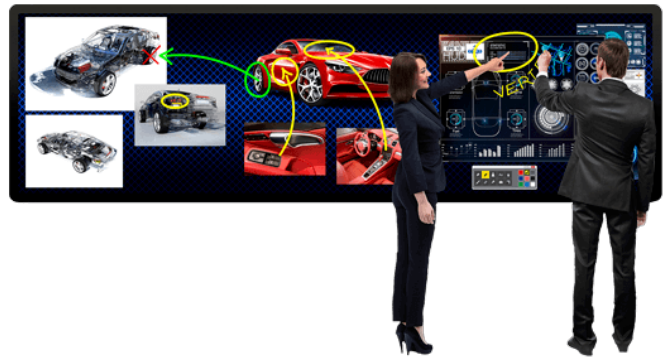

Leyard TWS MT32 4x4

Interactive LED Video Wall

The Leyard® TWSMT32 4x4 is a completely seamless interactive LED video wall with a 108" diagonal. Using Leyard® PLTS™ (Pliable LED Touch Surface™) technology and a sleek framing system, Leyard® LED MultiTouch provides a 32-point simultaneous interactive surface for a dynamic multi-user experience.

LED Surround	Black Solder Mask
Video Inputs	2x HDMI in, 2x HDMI out; HDCP Compliant
Frame Rate	50, 60Hz
Control Input Type	RS232 or Ethernet
Color Processing	10-bit
Service Access	Rear
LED Lifetime: Typical	100,000 hrs
Environment	Indoor
Acoustic Noise	Fanless Operation
Operating Temperature/Humidity (degrees F/C) 10-80% relative humidity, non-condensing	-10° to 40° C -14° to 104° F
Touch Frame Dimensions	3.16 x 4.6" installed 80.25 x 117.4mm installed
Storage Temperature/Humidity (degrees F/C) 10-85% relative humidity, non-condensing	-20° to 60° C -4° to 140° F
Power for Touch System	100-240V AC, 50-60 Hz
OS Compatibility	Windows (10, 8, XP), Mac OS X, Linus, Android (limited to iStick)
Touch Options	MT32 - 32 Simultaneous Touch Points