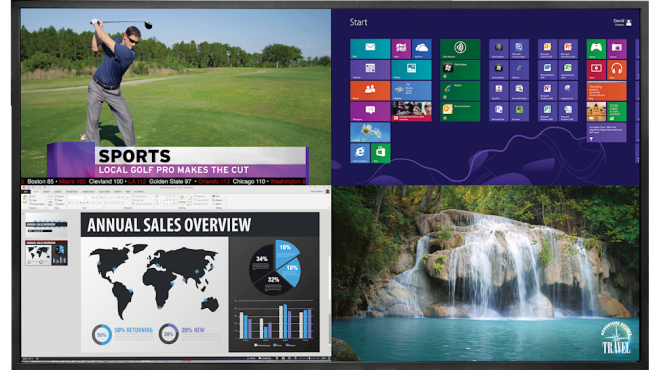

## 4K LCD Display

The Planar® EP5824K display offers best-in-class 24x7 reliability with the stunning image quality of 4K resolution. The Ultra HD 58" display has multi-source viewing capability, supports 4K@60Hz through both HDMI and DisplayPort, is HDCP 2.2 compliant and can be oriented in landscape or portrait. It comes fully loaded with advanced features that matter most to digital signage and other commercial applications, such as an expansion slot supporting Intel's Open Pluggable Specification (OPS) and built-in speakers. The Planar EP5824K delivers superior performance and reliability for demanding public venue, corporate and control room operations.

SPECIFICATION	DETAIL
Product Name	EP5824K
Planar Part Number	997-9250-00
Display Resolution	Ultra HD (3840 x 2160)
HD format	4K UHD 2160p
Screen Size	58 in. (diagonal)
Aspect Ratio	16:9
Display Technology	Edge-lit LED LCD
Display Active Area	50.0" x 28.4" (1270.1mm x 721.4mm)
Viewing Angle (typ)	178°
Backlight	LED
Brightness (typ)	500 nits
Response Time (typ)	9.5 ms
Frame Rate	60Hz
Contrast Ratio (typ)	5000:1
Pixel Pitch	0.331mm x 0.331mm
Color Gamut	88% NTSC
Display Color	>1 billion colors. Full 10 bit data path
External Connections	DisplayPort 1.2 x 2, HDMI 2.0 x 2 (HDCP 2.2), HDMI 1.4 x 2, VGA x 1, OPS x 1, OPS USB 2.0 x 2, OPS USB 3.0 X 1
Modes	3840x2160 @ 24/25/30/50/60Hz; 1080p @ 24/25/30/50/60Hz; 1080i @ 50/60 Hz; 480p, 576p, 720p @ 50/60 Hz
Multi-Source Views	PiP, Dual, Quad