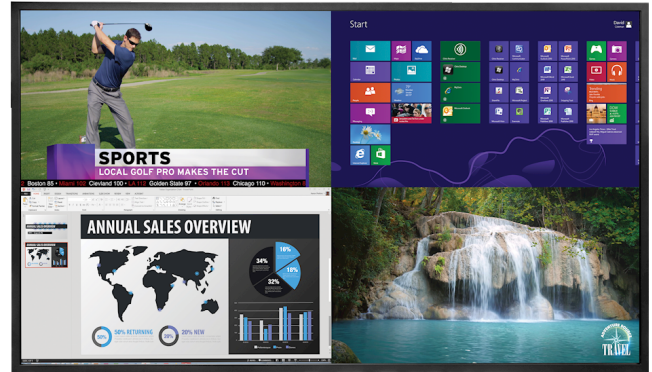

## 4K LCD Display

The Planar® EP6524K display offers best-in-class 24x7 reliability with the stunning image quality of 4K resolution. The Ultra HD 65" display has multi-source viewing capability, supports 4K@60Hz through both HDMI and DisplayPort, is HDCP 2.2 compliant and can be oriented in landscape or portrait. It comes fully loaded with advanced features that matter most to digital signage and other commercial applications, such as an expansion slot supporting Intel's Open Pluggable Specification (OPS) and built-in speakers. The Planar EP6524K delivers superior performance and reliability for demanding public venue, corporate and control room operations.

SPECIFICATION	DETAIL
Product Name	EP6524K
Planar Part Number	997-9252-00
Display Resolution	Ultra HD (3840 x 2160)
HD format	4K UHD 2160p
Screen Size	65 in. (diagonal)
Aspect Ratio	16:9
Display Technology	Direct-lit LED LCD
Display Active Area	56.2" x 31.6" (1428.5mm x 803.5mm)
Viewing Angle (typ)	178°
Backlight	LED
Brightness (typ)	500 nits
Response Time (typ)	8 ms ms
Frame Rate	60Hz
Contrast Ratio (typ)	4000:1
Pixel Pitch	0.372mm x 0.372mm
Color Gamut	72% NTSC
Display Color	>1 billion colors. Full 10 bit data path
External Connections	DisplayPort 1.2 x 2, HDMI 2.0 x 2 (HDCP 2.2), HDMI 1.4 x 2, VGA x 1, OPS x 1, OPS USB 2.0 x 2, OPS USB 3.0 X 1
Modes	3840x2160 @ 24/25/30/50/60Hz; 1080p @ 24/25/30/50/60Hz; 1080i @ 50/60 Hz; 480p, 576p, 720p @ 50/60 Hz
Multi-Source Views	PiP, Dual, Quad