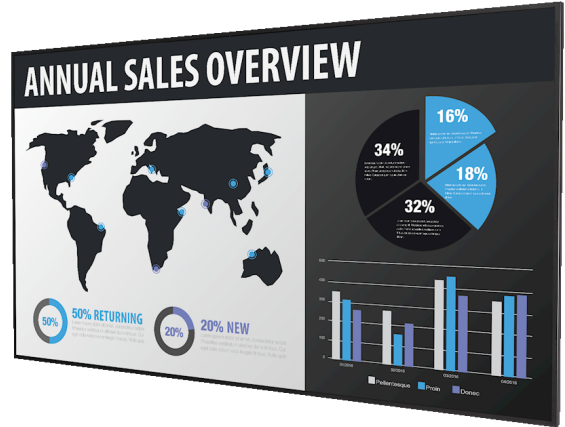

## 4K LCD Display

The Planar® QE7550 is an Ultra HD resolution (3840 x 2160) LCD display that provides an impressive end-to-end solution for designing, distributing and playing back ultra-high resolution content on a single display or multiple displays within a network, dramatically reducing installation cost and complexity. Available with an embedded media player and cutting-edge 4K @ 60Hz support through DisplayPort 1.2 and HDMI 2.0, the Planar QE7550 is ideal for applications ranging from dynamic digital signage to collaborative meeting spaces.

SPECIFICATION	DETAIL
Product Name	Planar QE7550
Planar Part Number	997-8795-00
Display Resolution	Ultra HD (3840 x 2160)
Screen Size	75 in. (diagonal)
Aspect Ratio	16:9
Display Active Area	65.0" (1650mm) x 36.5" (928mm)
Cabinet Dimensions (W x H x D)	66.1" x 37.8" x 3.2" (1680mm x 959mm x 82mm)
Bezel Width	0.60" (15.3mm) left/right; 0.61" (15.4mm) top/bottom
Brightness (typ)	500 nits
Response Time (typ)	6 ms
Frame Rate	120Hz
Contrast Ratio (typ)	1200:1
Contrast Ratio - Dynamic	20,000:1
Viewing Angle (typ)	178°
Color Gamut	72% NTSC
Display Color	>1 billion colors. Full 10 bit data path
Modes	3840x2160 @ 24/25/30/60Hz; 1920x1080 @ 24/25/30/50/60Hz; 480p, 576p, 720p @ 50/60 Hz; 1080p @ 24/25/30/50/60Hz; 1080i @ 50/60 Hz
Pixel Pitch	0.429 mm
Weight	115 lbs (52 kg)
Backlight	LED