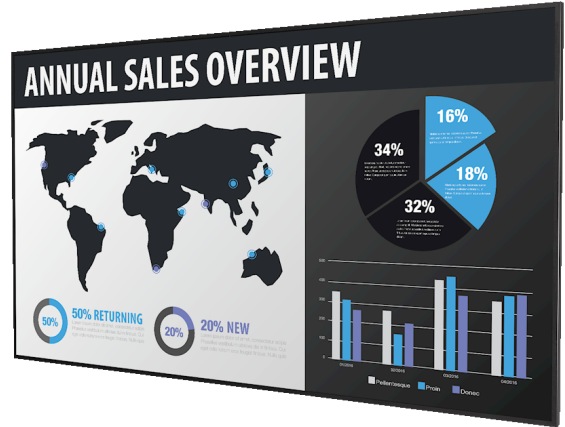

Planar QE7550

4K LCD Display

The Planar® QE7550 is an Ultra HD resolution (3840 x 2160) LCD display that provides an impressive end-to-end solution for designing, distributing and playing back ultra-high resolution content on a single display or multiple displays within a network, dramatically reducing installation cost and complexity. Available with an embedded media player and cutting-edge 4K @ 60Hz support through DisplayPort 1.2 and HDMI 2.0, the Planar QE7550 is ideal for applications ranging from dynamic digital signage to collaborative meeting spaces.

SPECIFICATION	DETAIL
Product Name	Planar QE7550
Planar Part Number	997-8795-00
Display Resolution	Ultra HD (3840 x 2160)
Screen Size	75 in. (diagonal)
Aspect Ratio	16:9
Display Active Area	65.0" (1650mm) x 36.5" (928mm)
Cabinet Dimensions (W x H x D)	66.1" x 37.8" x 3.2" (1680mm x 959mm x 82mm)
Bezel Width	0.60" (15.3mm) left/right; 0.61" (15.4mm) top/bottom
Brightness (typ)	500 nits
Response Time (typ)	6 ms
Frame Rate	120Hz
Contrast Ratio (typ)	1200:1
Contrast Ratio - Dynamic	20,000:1
Viewing Angle (typ)	178°
Color Gamut	72% NTSC
Display Color	>1 billion colors. Full 10 bit data path
Modes	3840x2160 @ 24/25/30/60Hz; 1920x1080 @ 24/25/30/50/60Hz; 480p, 576p, 720p @ 50/60 Hz; 1080p @ 24/25/30/50/60Hz; 1080i @ 50/60 Hz
Pixel Pitch	0.429 mm
Weight	115 lbs (52 kg)
Backlight	LED