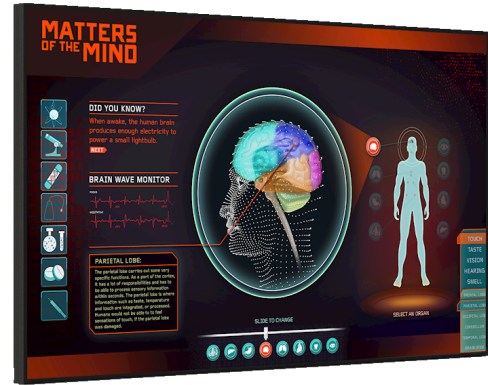

# Planar UltraRes UR9851 Touch

Interactive 4K LCD Display

The Planar® UltraRes™ UR9851 Touch is a 98" Ultra HD display that combines multi-touch experience with stunning 4K image clarity. With 32 simultaneous touch points, the Planar UltraRes UR9851 Touch is a fully integrated solution, delivering an elegant design and more accurate multi-touch experience. The Planar UltraRes UR9851 Touch delivers a versatile interactive solution available in landscape orientation. Planar UltraRes UR9851 Touch features Planar® ERO-LCD™ (Extended Ruggedness and Optics™) optically-bonded, low-friction protective glass for increased ruggedness and optical performance.

SPECIFICATION	DETAIL
Product Name	UR9851-ERO-T
Display Resolution	Ultra HD (3840 x 2160)
Screen Size	98 in. (diagonal)
Aspect Ratio	16:9
Display Active Area	85.0" (2159mm) x 47.8" (1214mm)
Cabinet Dimensions (W x H x D)	87.6" x 50.4" x 4.1" (2225mm x 1280mm x 104mm)
Dimensions, including wall mount	87.6" x 50.4" x 4.1" (2225mm x 1280mm x 104mm)
Bezel Width	1.3" (33mm)
Protective Glass	ERO optically-bonded glass technology, 3mm AR
Brightness (typ)	500 nits
Response Time (typ)	8 ms
Frame Rate	120Hz
Contrast Ratio (typ)	1300:1
Viewing Angle (typ)	178°
Color Gamut	72% NTSC
Display Color	>1 billion colors. Full 10 bit data path
Modes	1x 3840x2160 @ 24/25/30/60Hz, 4x 1920x1080 @ 24/25/30/50/60Hz; 2x 1920x2160 @ 60Hz; 480p, 576p, 720p @ 50/60 Hz; 1080p @ 24/25/30/50/60Hz; 1080i @ 50/60 Hz
Pixel Pitch	0.562mm