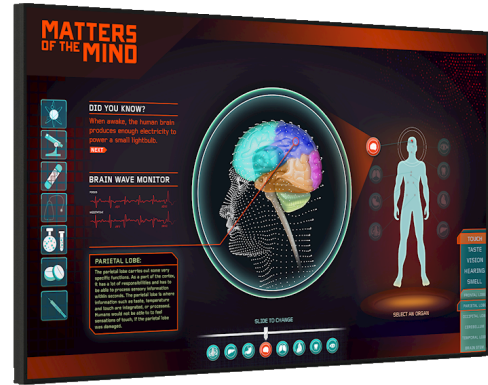

## UR9851 Touch

Interactive 4K LCD Display

The Planar® UltraRes™ UR9851 Touch is a 98" Ultra HD display that combines multi-touch experience with stunning 4K image clarity. With 32 simultaneous touch points, the Planar UltraRes UR9851 Touch is a fully integrated solution, delivering an elegant design and more accurate multi-touch experience. The Planar UltraRes UR9851 Touch delivers a versatile interactive solution available in landscape orientation. Planar UltraRes UR9851 Touch features Planar® ERO-LCD™ (Extended Ruggedness and Optics™) optically-bonded, low-friction protective glass for increased ruggedness and optical performance.

SPECIFICATION	DETAIL
Product Name	UR9851-ERO-T
Display Resolution	Ultra HD (3840 x 2160)
Screen Size	98 in. (diagonal)
Aspect Ratio	16:9
Display Active Area	85.0" (2159mm) x 47.8" (1214mm)
Cabinet Dimensions (W x H x D)	87.6" x 50.4" x 4.1" (2225mm x 1280mm x 104mm)
Dimensions, including wall mount	87.6" x 50.4" x 4.1" (2225mm x 1280mm x 104mm)
Bezel Width	1.3" (33mm)
Protective Glass	ERO optically-bonded glass technology, 3mm AR
Brightness (typ)	500 nits
Response Time (typ)	8 ms
Frame Rate	120Hz
Contrast Ratio (typ)	1300:1
Viewing Angle (typ)	178°
Color Gamut	72% NTSC
Display Color	>1 billion colors. Full 10 bit data path
Modes	1x 3840x2160 @ 24/25/30/60Hz, 4x 1920x1080 @ 24/25/30/50/60Hz; 2x 1920x2160 @ 60Hz; 480p, 576p, 720p @ 50/60 Hz; 1080p @ 24/25/30/50/60Hz; 1080i @ 50/60 Hz
Pixel Pitch	0.562mm