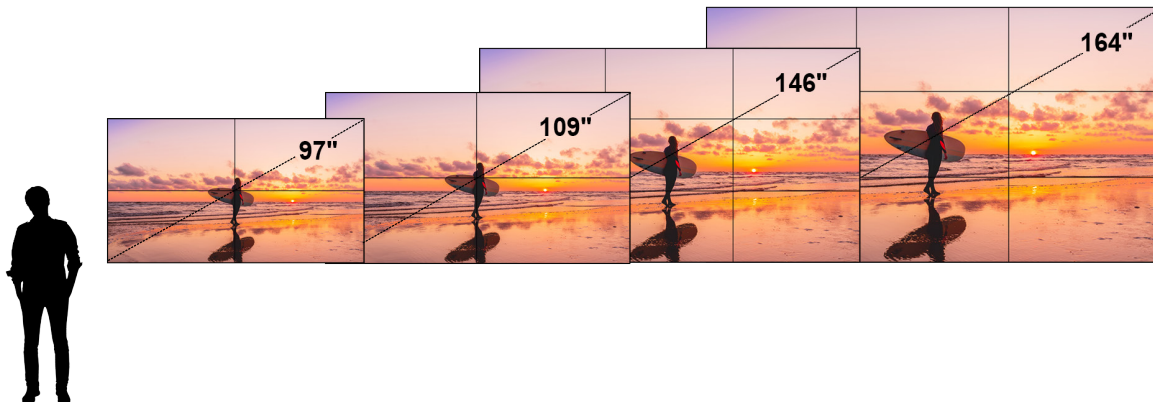

A Planar VM Complete LCD video wall comes in a 2x2 or 3x3 array complete with a Full HD 49" or 55" Planar VM Series displays, mounts and trim pre-bundled, for a great value.

Bezeled Beauty

Planar VM Complete video walls feature LCD video wall displays with tiled bezel widths of 0.88, 1.8 or 3.5 millimeters. The narrow tiled bezels create a near-seamless Full HD viewing experience even at close distances, with the 0.88 millimeter tiled bezel models being the thinnest in the industry. With diagonal video wall size options ranging from 97" to 164", mountable in landscape orientation, there is surely a Planar VM Complete bundle ideal for most any retail store, hospitality setting, or corporate lobby.